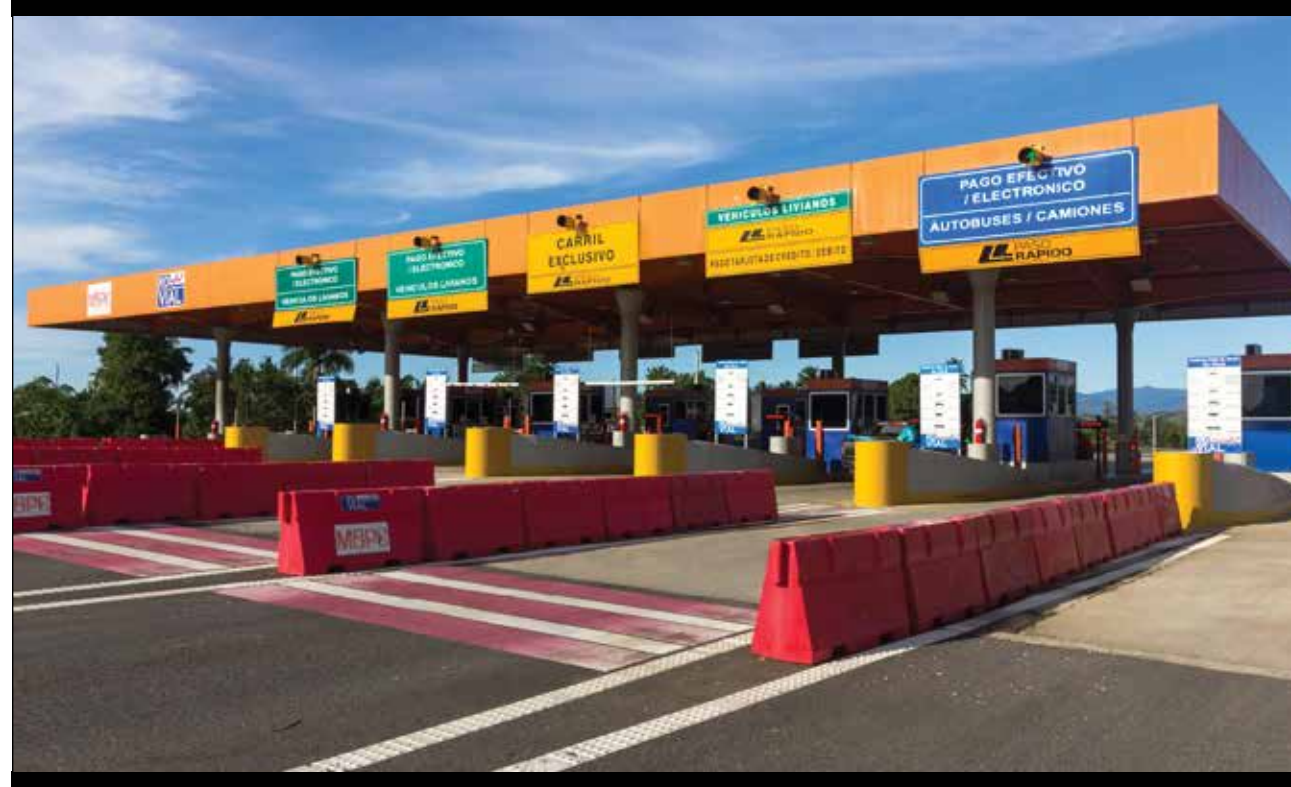

Sobre para tags
PASO **RÁPIDO**

4"

4"

The back of the envelope is yellow with a dark grey triangular flap at the top. It contains logos for MOPC, RD VIAL, and BANRESERVAS. Below these, it says 'powered by: CARDNET NOS UNE'. At the bottom, there are social media handles for Twitter (@RD_VIAL), Facebook (@RDVIAL), and Instagram (@RDVIAL).